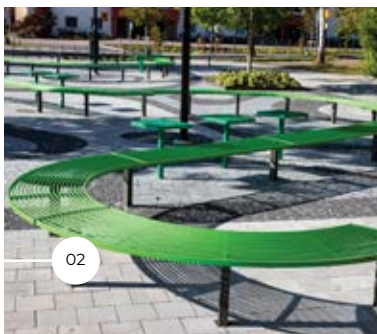

01

04

05

06

02

03

BANCS

01 / Port

02 / Vera Solo

03 / Woody

04 / Urban Island

05 / Landscape Compact

06 / Lago