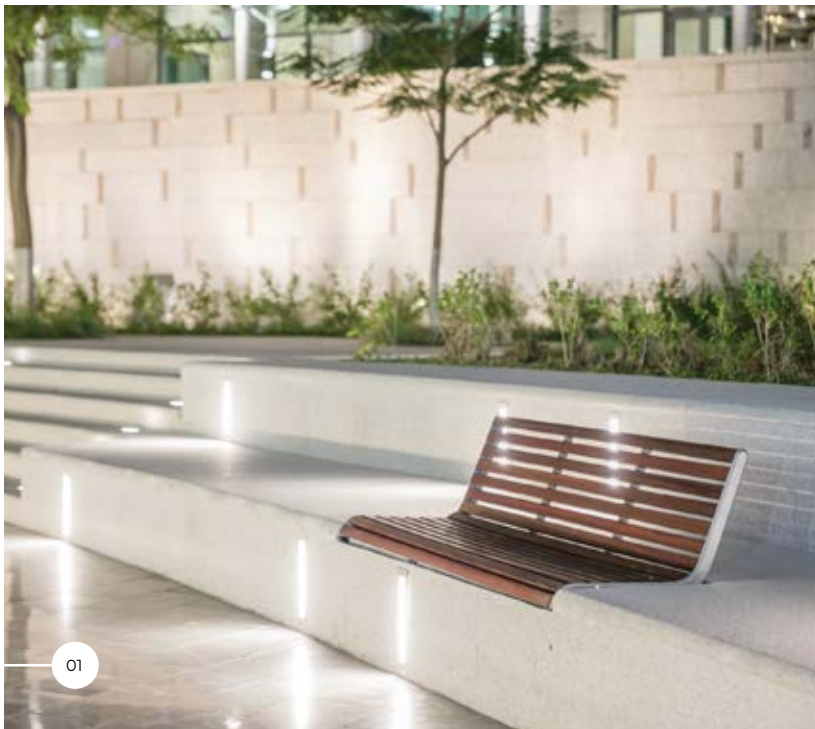

01

04

05

06

02

03

BANCS

01 / Port

02 / Vera Solo

03 / Woody

04 / Urban Island

05 / Landscape Compact

06 / Lago