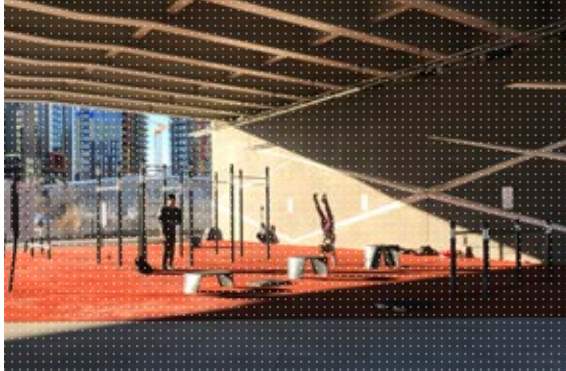

QUI EST TECHSPORT ?